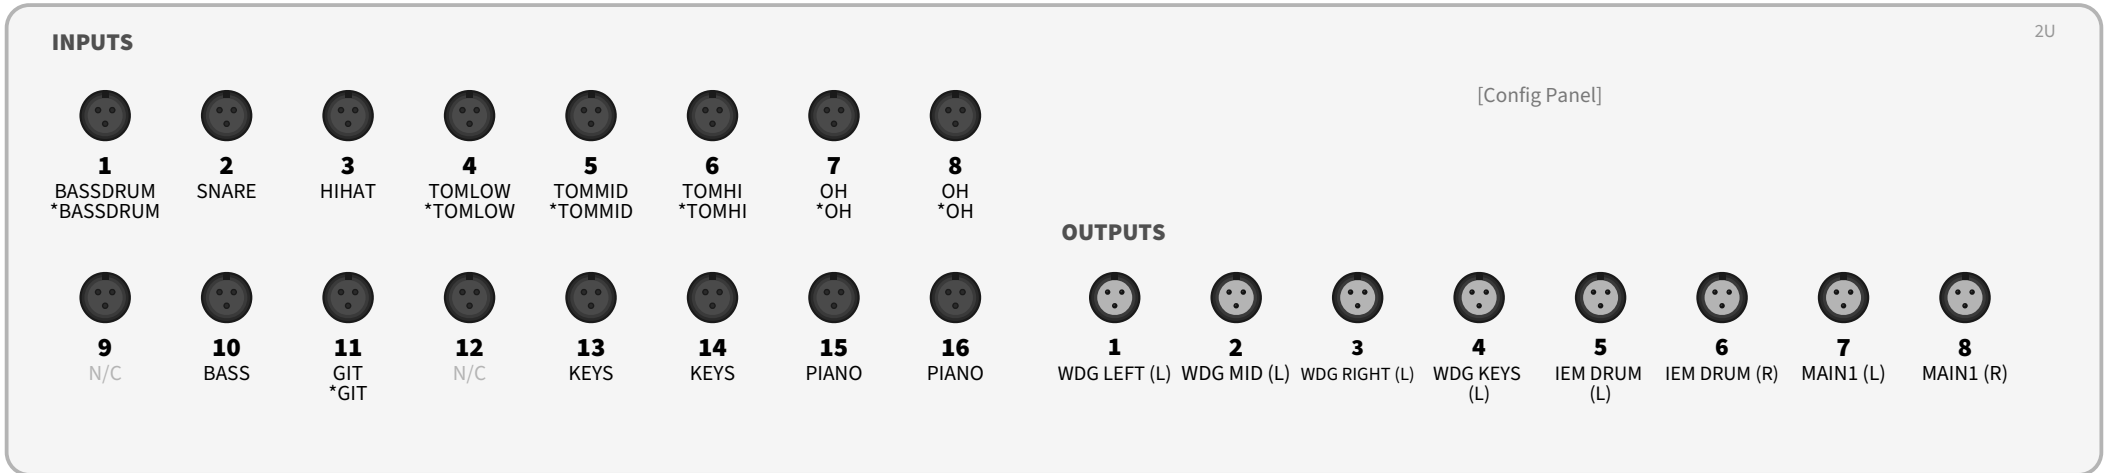

AES3 OUT

MAIN1

AES3 IN

EXP

Center Stage 1

Midas DL16 | Mixer Port: AES50-A | Output Switch: **1-8**

Port Connections: AES-A -> Mixer

Center Stage 2

Midas DL16 | Mixer Port: AES50-A | Output Switch: 9-16

Port Connections: AES-A -> Center Stage 1